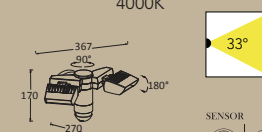

6156-PIR gr

CLASS I CE
IP54
LED 20W
Die Cast Aluminum
2100 Lumen

A+

4000K

SENSOR

TIME

10s-8min

LUX

10LUX daylight

0-12 meter

150°